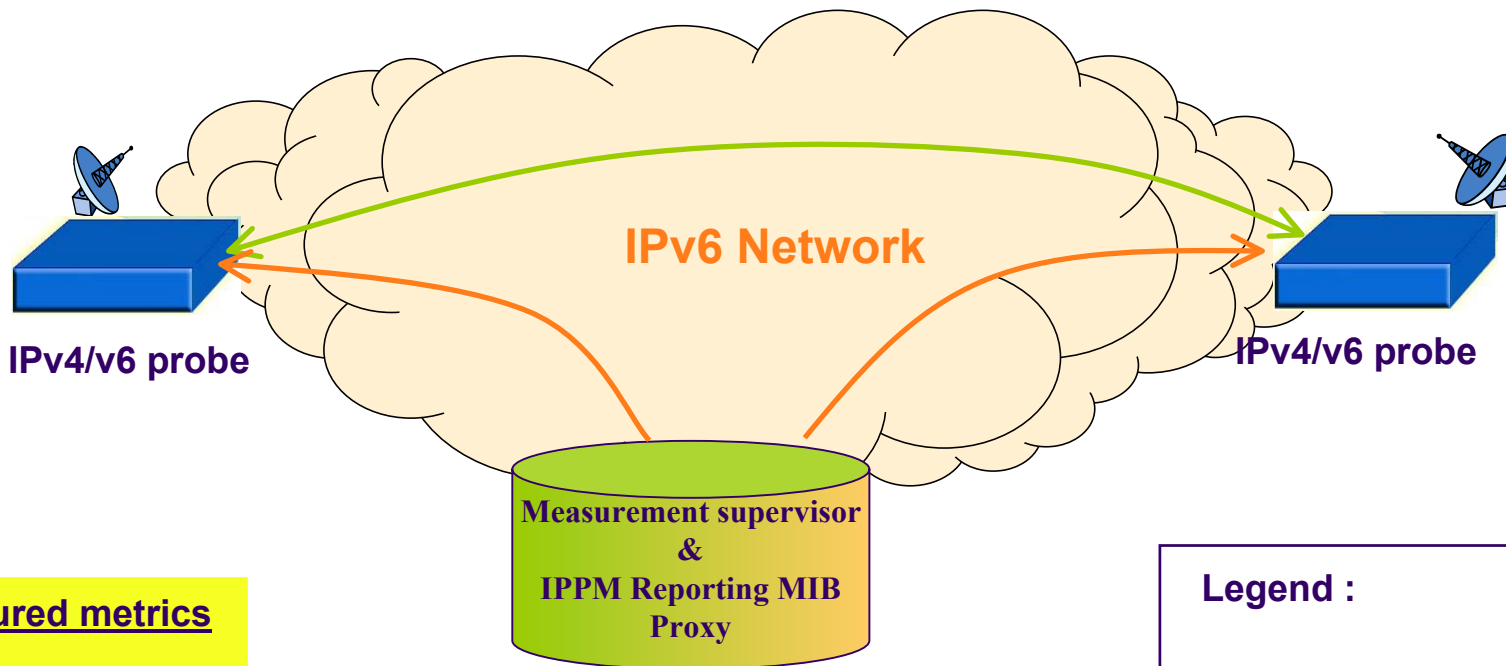

# FTR&D IPv6 QoS Measurement System (contribution to 6QM project)

## Measured metrics

*One-way delay*  
*One-way loss*  
*One-way jitter*

SNMP Aggregated Measure  
And Reporting Setup

## Legend :

- Test packet
- Control packet