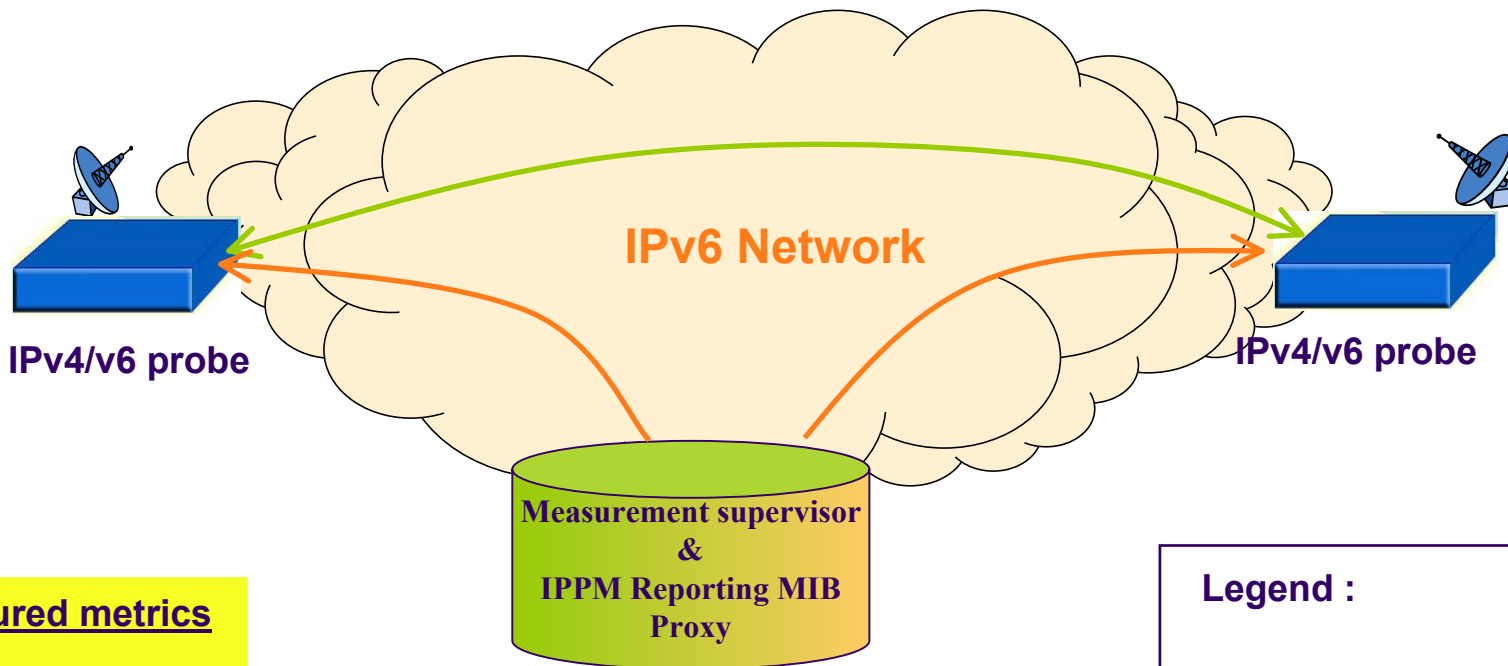

FTR&D IPv6 QoS Measurement System (contribution to 6QM project)

Measured metrics

One-way delay
One-way loss
One-way jitter

SNMP Aggregated Measure
And Reporting Setup

Legend :

- Test packet
- Control packet